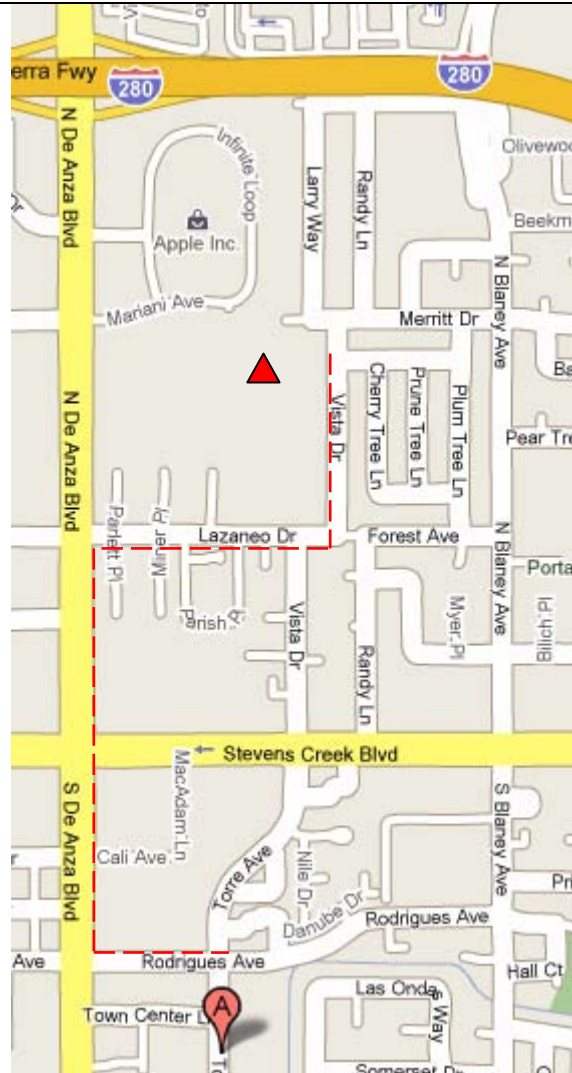

Directions to Sevens Springs ARK

From City Hall, proceed WEST on Rodrigues Ave.

1. Turn LEFT on S. DeAnza Blvd.
2. Cross over RT 85.
3. Turn RIGHT on Prospect Avenue.
4. At the STOP SIGN, turn LEFT onto Prospect Ave.
5. Cross the Railroad Track, and PARK. The access gate to the ARK faces the tracks, about 100 ft from Prospect

-- snip snip snip --

Directions to Sevens Springs CP

1. See steps 1 thru 3 above
2. At the STOP SIGN, go STRAIGHT. Past the next STOP SIGN, turn LEFT onto SEVEN SPRINGS PKWY.
3. Cross the RR Tracks
4. At the STOP SIGN, turn RIGHT, then immediately the next LEFT onto SEVEN SPRINGS DRIVE. The Pond is on your left.
5. The Command Post is past the Club House on the LEFT.

NOTE: DO NOT PARK on the street on the curve... you will get hit

HYDE MIDDLE SCHOOL ARK and CP LOCATION

Directions to HYDE MIDDLE SCHOOL ARK and ICS Site

1. From City Hall, proceed WEST on Rodrigues Ave.
2. Turn LEFT on S. DeAnza Blvd.
3. Turn LEFT on Bollinger Rd.
4. Pass Blaney Ave
5. Pass Miller Ave.
6. Turn LEFT onto Hyde Ave.
7. The ARK Site is on your LEFT in the school yard.
8. Park on the Street.

LAWSON MIDDLE SCHOOL ARK and CP LOCATION

Directions to LAWSON MIDDLE SCHOOL ARK and ICS Site

1. From City Hall, proceed WEST on Rodrigues Ave.
2. Turn RIGHT on S. DeAnza Blvd.
3. Cross Stevens Creek Blvd.
4. Next Light, turn RIGHT on Lazaneo Dr.
5. Pass the School Administration Building on your LEFT.
6. Turn LEFT onto Vista Dr.
7. Drive past the admin buildings. The ball field is on your LEFT.
8. The ARK Site is on your LEFT in the school yard.
9. Look for the People by the Command Post. This ARK is hard to spot from the street. STOP before the end of the field on your left.
10. Park on the Street.