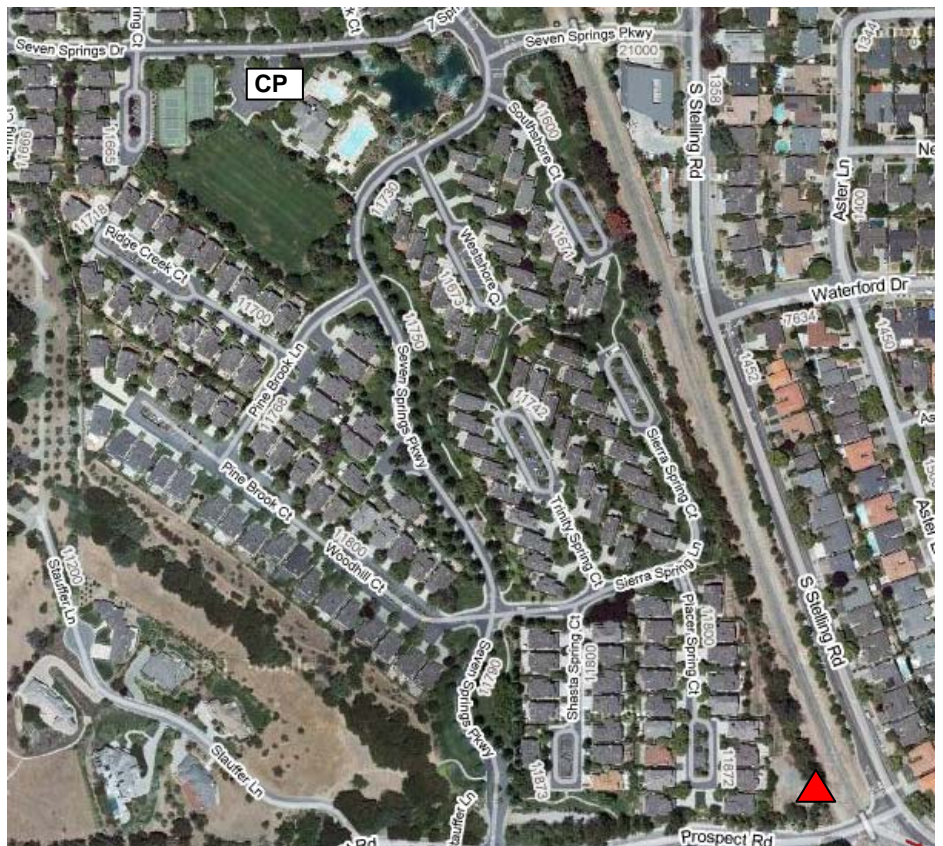

Cupertino City Hall

Directions From Palo Alto

1. Drive SOUTH on I-280
2. Exit I-280, DeAnza Blvd/
Saratoga-Sunnyvale exit.
3. At the top of the ramp, turn
RIGHT.
4. Cross Stevens Creek Blvd.
5. Next LEFT, turn onto Rodrigues
Ave.
6. Cross Torre Ave. City Hall will be
on your RIGHT.
7. Turn RIGHT into the first
driveway.
8. Meet in front of City Hall. ▲

Directions from San Jose

1. Drive NORTH on I-280
2. Exit I-280, DeAnza Blvd/
Saratoga-Sunnyvale exit.
3. At the top of the ramp, turn LEFT.
4. See steps 4 thru 8 above.

SEVEN SPRINGS ARK and CP LOCATION

Directions to Sevens Springs ARK

From City Hall, proceed WEST on Rodrigues Ave.

1. Turn LEFT on S. DeAnza Blvd.
2. Cross over RT 85.
3. Turn RIGHT on Prospect Avenue.
4. At the STOP SIGN, turn LEFT onto Prospect Ave.
5. Cross the Railroad Track, and PARK. The access gate to the ARK faces the tracks, about 100 ft from Prospect

-- snip snip snip --

Directions to Sevens Springs CP

1. See steps 1 thru 3 above
2. At the STOP SIGN, go STRAIGHT. Past the next STOP SIGN, turn LEFT onto SEVEN SPRINGS PKWY.
3. Cross the RR Tracks
4. At the STOP SIGN, turn RIGHT, then immediately the next LEFT onto SEVEN SPRINGS DRIVE. The Pond is on your left.
5. The Command Post is past the Club House on the LEFT.