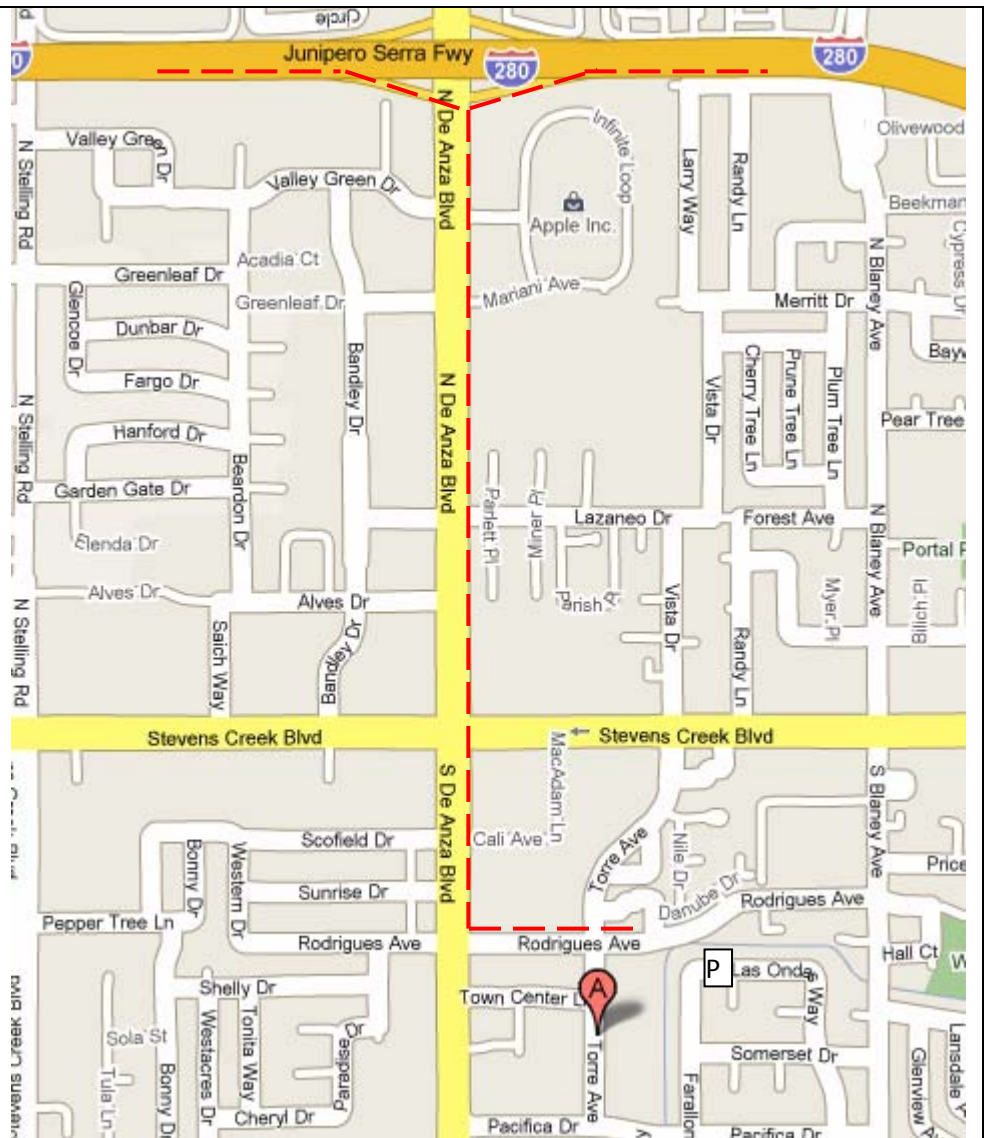

Cupertino City Hall

Directions From Palo Alto

1. Drive SOUTH on I-280
2. Exit I-280, DeAnza Blvd/
Saratoga-Sunnyvale exit.
3. At the top of the ramp, turn
RIGHT.
4. Cross Stevens Creek Blvd.
5. Next LEFT, turn onto Rodrigues
Ave.
6. Cross Torre Ave. City Hall will be
on your RIGHT.
7. Turn RIGHT into the first
driveway.
8. Meet in front of City Hall. ▲

Directions from San Jose

1. Drive NORTH on I-280
2. Exit I-280, DeAnza Blvd/
Saratoga-Sunnyvale exit.
3. At the top of the ramp, turn LEFT.
4. See steps 4 thru 8 above.

SEVEN SPRINGS ARK and CP LOCATION

Directions to Sevens Springs ARK

From City Hall, proceed WEST on Rodrigues Ave.

1. Turn LEFT on S. DeAnza Blvd.
2. Cross over RT 85.
3. Turn RIGHT on Prospect Avenue.
4. At the STOP SIGN, turn LEFT onto Prospect Ave.
5. Cross the Railroad Track, and PARK. The access gate to the ARK faces the tracks, about 100 ft from Prospect

-- snip snip snip --

Directions to Sevens Springs CP

1. See steps 1 thru 3 above
2. At the STOP SIGN, go STRAIGHT. Past the next STOP SIGN, turn LEFT onto SEVEN SPRINGS PKWY.
3. Cross the RR Tracks
4. At the STOP SIGN, turn RIGHT, then immediately the next LEFT onto SEVEN SPRINGS DRIVE. The Pond is on your left.
5. The Command Post is past the Club House on the LEFT.