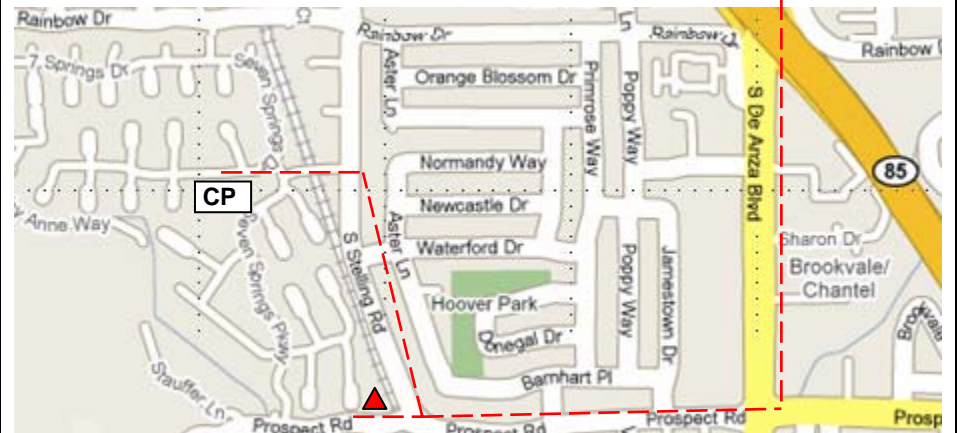

Directions from San Jose

1. Drive NORTH on I-280
2. Exit I-280, DeAnza Blvd/
Saratoga-Sunnyvale exit.
3. At the top of the ramp, turn LEFT.
4. See steps 4 thru 8 above.

SEVEN SPRINGS ARK and CP LOCATION

Directions to Sevens Springs ARK

From City Hall, proceed WEST on Rodrigues Ave.

1. Turn LEFT on S. DeAnza Blvd.
2. Cross over RT 85.
3. Turn RIGHT on Prospect Avenue.
4. At the STOP SIGN, turn LEFT onto Prospect Ave.
5. Cross the Railroad Track, and PARK. The access gate to the ARK faces the tracks, about 100 ft from Prospect

-- snip snip snip --

Directions to Sevens Springs CP

1. See steps 1 thru 3 above
2. At the STOP SIGN, go STRAIGHT. Past the next STOP SIGN, turn LEFT onto SEVEN SPRINGS PKWY.
3. Cross the RR Tracks
4. At the STOP SIGN, turn RIGHT, then immediately the next LEFT onto SEVEN SPRINGS DRIVE. The Pond is on your left.
5. The Command Post is past the Club House on the LEFT.

DeANZA COLLEGE ARK and CP LOCATION

Directions to DeAnza College ARK and ICS Site

1. From City Hall, proceed WEST on Rodrigues Ave.
2. Turn LEFT on S. DeAnza Blvd.
3. At the next light, turn RIGHT on McClellan Road.
4. Cross Stelling Blvd.
5. Turn RIGHT into the DeAnza College entrance, and then turn RIGHT onto the Campus Access Road.
6. The access road will bear to the left and run parallel to Stelling Road.
7. The Ark Site is in the first driveway on your LEFT.