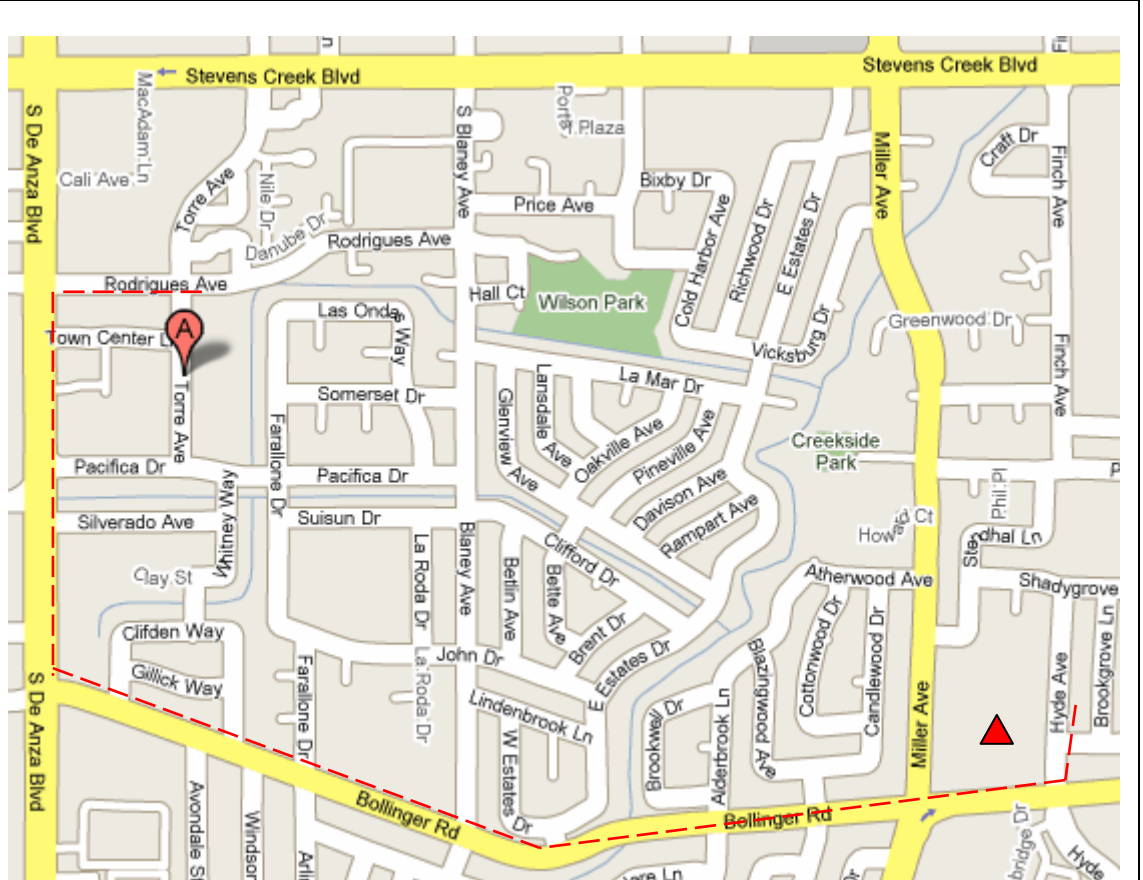

Directions to Sevens Springs ARK

From City Hall, proceed WEST on Rodrigues Ave.

1. Turn LEFT on S. DeAnza Blvd.
2. Cross over RT 85.
3. Turn RIGHT on Prospect Avenue.
4. At the STOP SIGN, turn LEFT onto Prospect Ave.
5. Cross the Railroad Track, and PARK. The access gate to the ARK faces the tracks, about 100 ft from Prospect

-- snip snip snip --

Directions to Sevens Springs CP

1. See steps 1 thru 3 above
2. At the STOP SIGN, go STRAIGHT. Past the next STOP SIGN, turn LEFT onto SEVEN SPRINGS PKWY.
3. Cross the RR Tracks
4. At the STOP SIGN, turn RIGHT, then immediately the next LEFT onto SEVEN SPRINGS DRIVE. The Pond is on your left.
5. The Command Post is past the Club House on the LEFT.

1. From City Hall, proceed WEST on Rodrigues Ave.
2. Turn RIGHT on S. DeAnza Blvd.
3. Turn LEFT on Stevens Creek Blvd.
4. At the 3rd LIGHT, turn RIGHT onto Stelling Road.
5. At the 1st LIGHT, turn LEFT onto Greenleaf Dr.
6. You will pass the ARK Site on your RIGHT in the school yard.
7. Continue, and park in the School Parking Lot on the RIGHT.

NOTE: DO NOT PARK on the street on the curve... you will get hit

HYDE MIDDLE SCHOOL ARK and CP LOCATION

Directions to HYDE MIDDLE SCHOOL ARK and ICS Site

1. From City Hall, proceed WEST on Rodrigues Ave.
2. Turn LEFT on S. DeAnza Blvd.
3. Turn LEFT on Bollinger Rd.
4. Pass Blaney Ave
5. Pass Miller Ave.
6. Turn LEFT onto Hyde Ave.
7. The ARK Site is on your LEFT in the school yard.
8. Park on the Street.