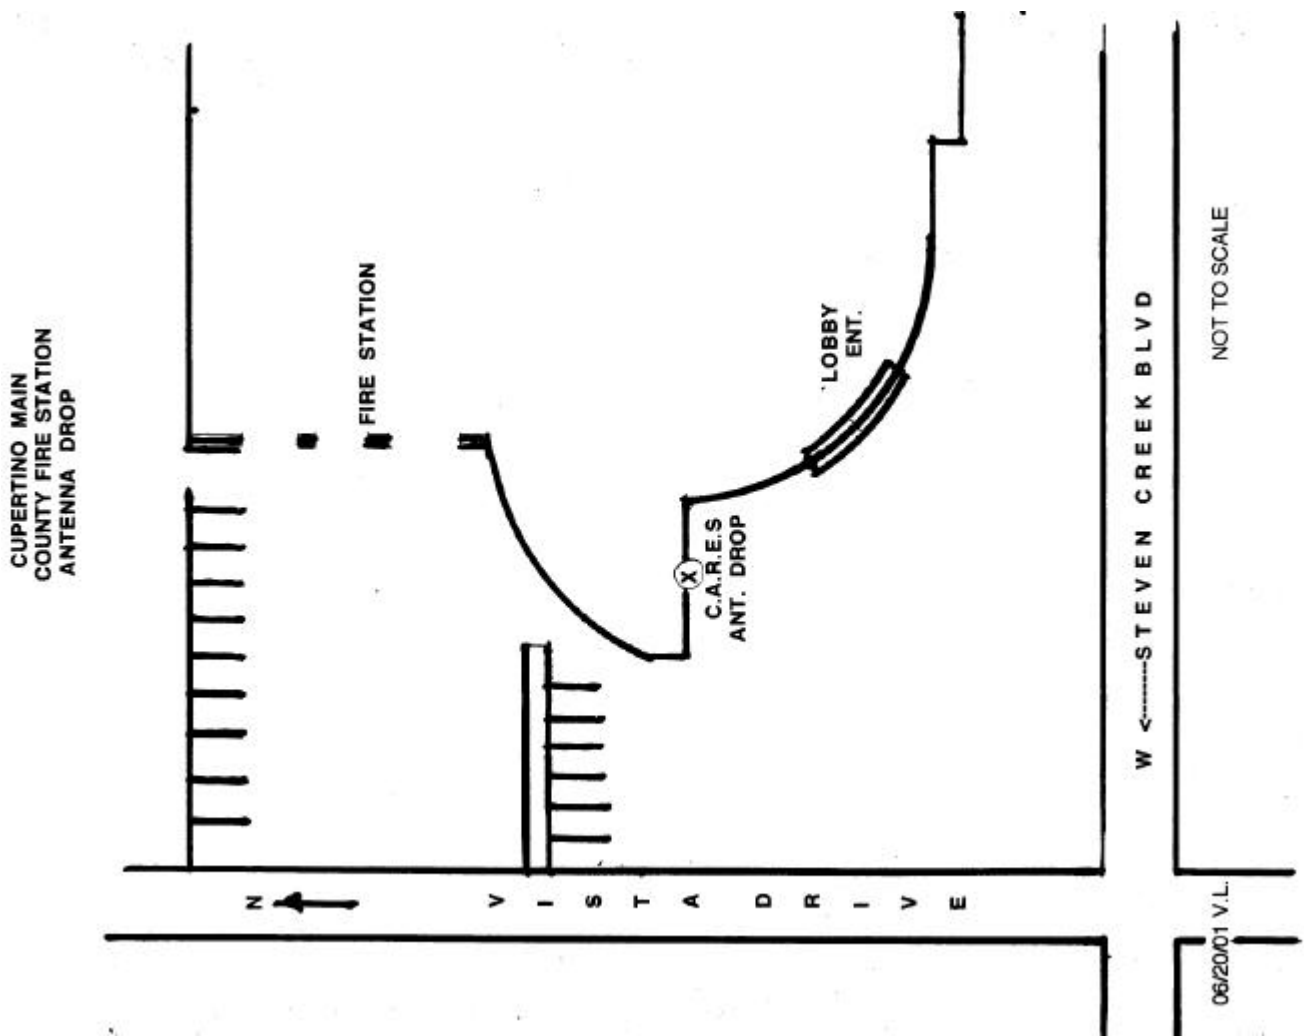

Cupertino Fire Station 1

**General Information**

**Service:** Truck 1, Engine 1, Patrol 1

**Address:** 20215 Stevens Creek Blvd

**Cross-Street:** Stevens Creek Blvd Bet S. DeAnza Blvd and Blaney Ave.

**Phone Number:**

**Notes:** Park across the street from the Station off of Vista Drive.