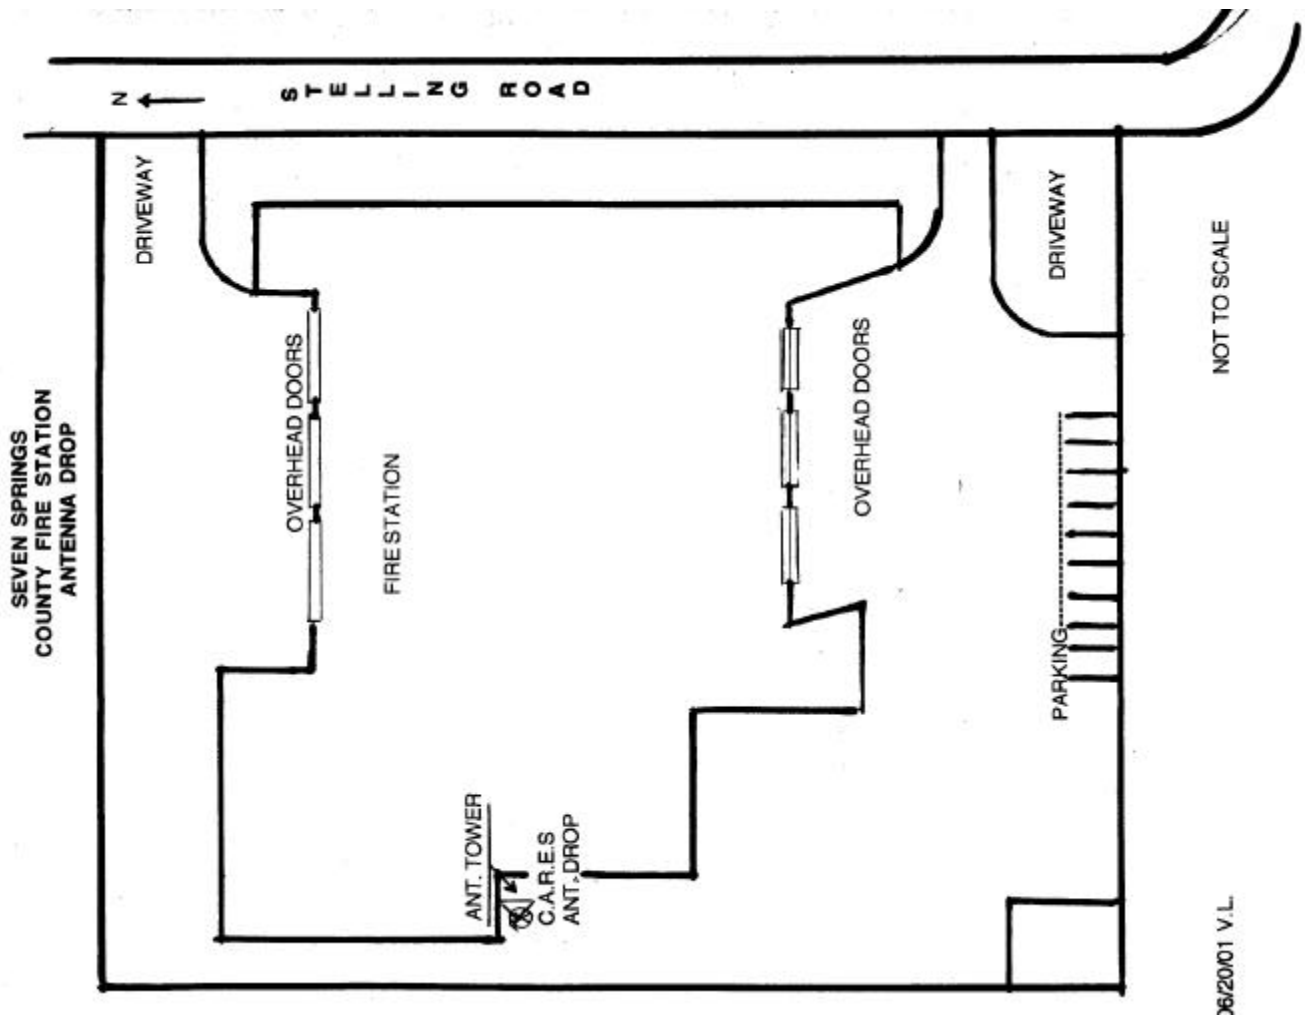

Seven Springs Fire Station 2

General Information

**Service:** Engine 2, Reserve Engine 102, Hazmat 2

**Address:** 21000 Seven Springs Pkwy

**Cross-Street:** Stelling Road bet Rainbow Ave and Prospect Rd

**Phone Number:**

- Notes:**
1. Park on Stelling Road.
  2. Find the antenna drop by entering from the rear and proceeding to the left of the Station.